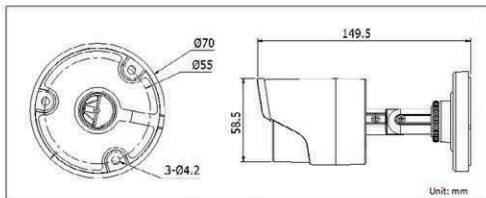

DS-9066 HD1080P Turbo HD Bullet Camera

Key features

- HD1080P Video Output
- Adopt HDTV Technology
- True Day/Night, Smart IR
- 20m IR distance
- IP66 weatherproof
- OSD menu controlled via UTC

Dimensions

Available models

DS-9066-TI	
Camera	
Image Sensor	1 / 2.7" Progressive Scan CMOS
Signal System	PAL / NTSC
Effective Pixels	1930(H)*1088(V)
Min. Illumination	0.1 Lux @ (F1.2,AGC ON),0 Lux with IR
Shutter Time	1 / 25(1 / 30) s to 1 / 50,000 s
Lens	3.6mm (6mm optional) Angle of View: 90°(3.6mm), 55.4°(6mm)
Lens Mount	M12
Day & Night	ICR
Angle Adjustment	Pan: 0 - 360°, Tilt: 0 - 90°, Rotation: 0 - 360°
Synchronization	Internal synchronization
Video Frame Rate	1080p@25fps / 1080p@30fps
HD Video Output	1 Analog HD output
S / N Ratio	More than 52dB
Menu	
Camera ID	On / off (0-255)
AGC	Support
D / N Mode	Color/ BW/ Auto/ EXT
White Balance	Auto/ User/ Push/ 8000K/ 6000K/ 4200K/ 3000K
Privacy Mask	On / Off, maximum 2 zones
Motion Detection	On / Off, maximum 4 zones
BLC	Support
Anti-flicker	On / off
Language	English/ Chinese
Functions	Digital noise reduction, Mirror
General	
Working Temperature / Humidity	-40 °C - 60 °C (-40 °F - 140 °F) Humidity 90% or less (non-condensing)
Power Supply	12 VDC
Power Consumption	Max. 3W
Weather Proof Ratings	IP66
IR Range	Up to 20m
Communication	Up the coax Protocol: HIKVISION-C(Coaxitron)
Dimensions	φ70×149.5 mm (φ2.76" ×5.89")
Weight	290 g (0.64 lb)